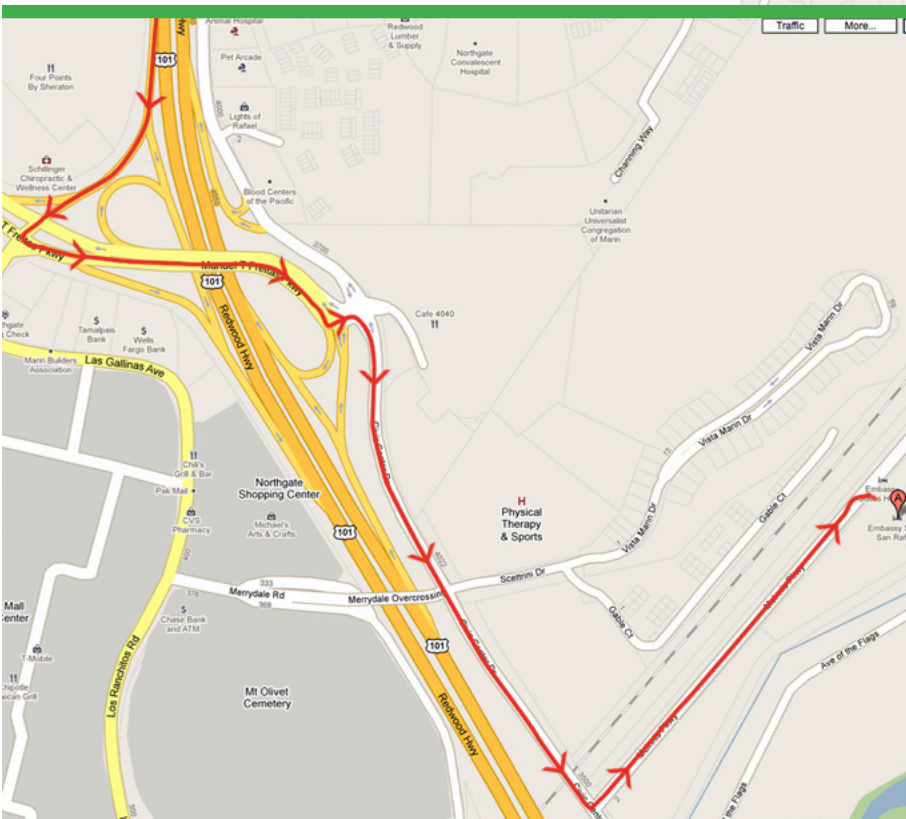

FINE MINERAL SHOW - SAN FRANCISCO

July 9 - 11, 2010

The Embassy Suites Hotel
101 McInnis Parkways, San Rafael, CA 94903
(415) 499-9222

DIRECTIONS

NORTHBOUND

After San Rafael (Center) Exit, stay in right lane
Exit N. San Pedro Road East - Marin County Civic Center
Veer right onto San Pedro Road
Immediately get into left lane
Turn left at light (Civic Center Drive)
Continue on North side of Civic Center to light (McInnis)
Turn right at McInnis Parkway
Embassy Suites is 1/4 mile on right

SOUTHBOUND

101 South to Freitas Parkway/Terra Linda Exit
Exit and turn left at light onto Freitas Parkway
Stay in left lane over 101 overpass
Immediately take 1st unmarked left turn (going straight will take you back to 101 North)
Quickly take an immediate right on Civic Center Drive
Stay in right lane to 2nd light
Left at McInnis Parkway
Embassy Suites is 1/4 mile on right