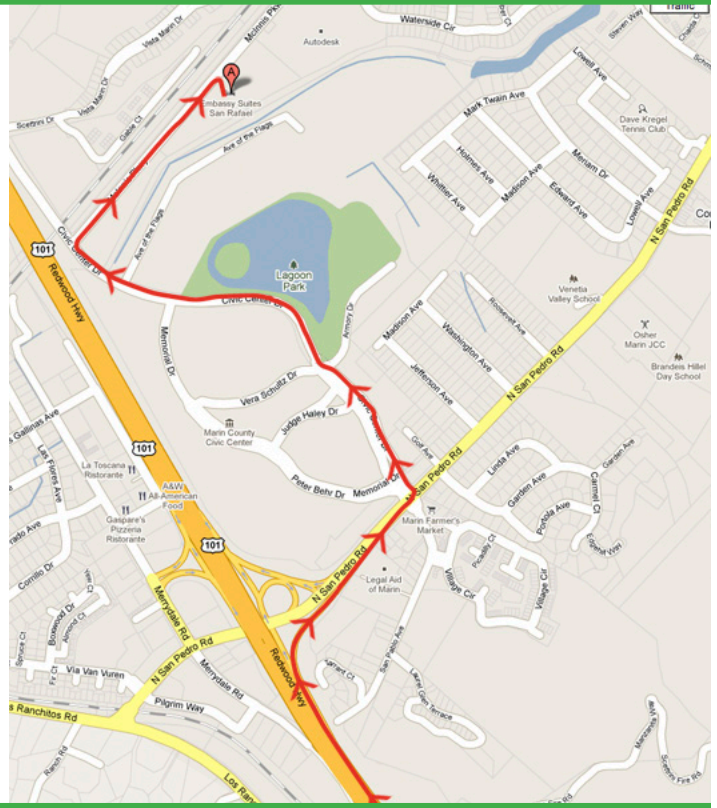

FINE MINERAL SHOW - SAN FRANCISCO

July 9 - 11, 2010

The Embassy Suites Hotel
101 McInnis Parkways, San Rafael, CA 94903
(415) 499-9222

DIRECTIONS

NORTHBOUND

After San Rafael (Center) Exit, stay in right lane
Exit N. San Pedro Road East - Marin County Civic Center
Veer right onto San Pedro Road
Immediately get into left lane
Turn left at light (Civic Center Drive)
Continue on North side of Civic Center to light (McInnis)
Turn right at McInnis Parkway
Embassy Suites is 1/4 mile on right

SOUTHBOUND

101 South to Freitas Parkway/Terra Linda Exit
Exit and turn left at light onto Freitas Parkway
Stay in left lane over 101 overpass
Immediately take 1st unmarked left turn (going straight will take you back to 101 North)
Quickly take an immediate right on Civic Center Drive
Stay in right lane to 2nd light
Left at McInnis Parkway
Embassy Suites is 1/4 mile on right